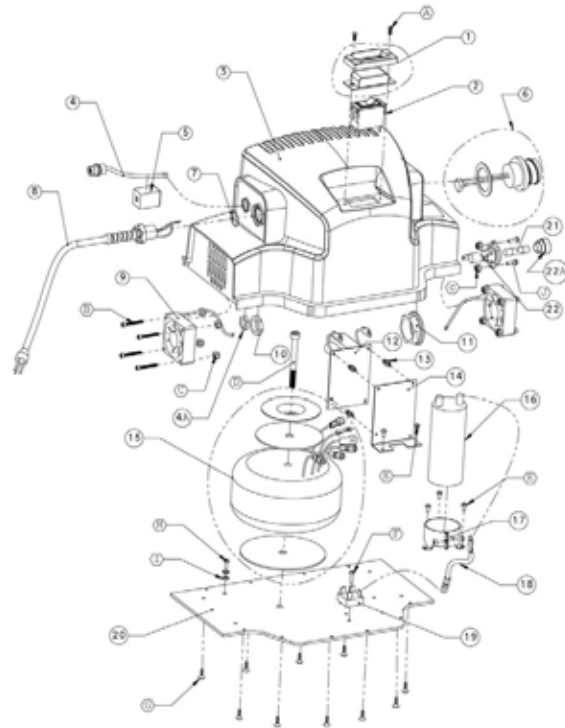

#64 (ps wave 240v assy au)

8170115 - January 2008