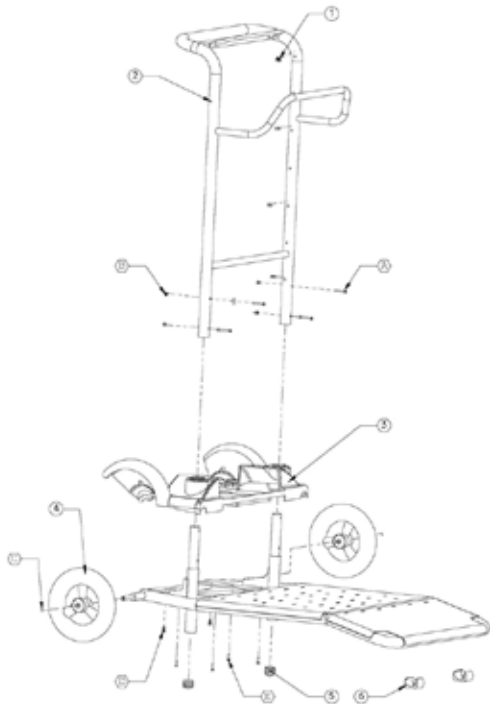

Dolphin Wave XI Au

Item #	Item Number	Description
H	NOT AVAILABLE20	See Balloon A - Screws Kit
I	NOT AVAILABLE20	See Balloon A - Screws Kit
J	NOT AVAILABLE20	See Balloon A - Screws Kit
K	NOT AVAILABLE20	See Balloon A - Screws Kit
L	NOT AVAILABLE20	See Balloon A - Screws Kit
M	NOT AVAILABLE20	See Balloon A - Screws Kit
N	NOT AVAILABLE20	See Balloon A - Screws Kit
OBL	3889002-ASSY	Wave Belt - Pair
ONB	9991017-ASSY	Wave - Navigation Sys.Box-Assy
OTW	9991311	Wave - Track Tension Wheel
P	NOT AVAILABLE20	See Balloon A - Screws Kit
Q	NOT AVAILABLE20	See Balloon A - Screws Kit
R	NOT AVAILABLE20	See Balloon A - Screws Kit
S	NOT AVAILABLE20	See Balloon A - Screws Kit
UPG	9993184	Upgrade Kit To Wave 300xl

Dolphin Wave XI Au

#43 (retrofit for cable con. - wave)

September 2004 - 8170051

#64 (ps wave 240v assy au)

8170115 - January 2008

#CAD (caddy wave assy)

8170117 - REV 01 OCTOBER 2008