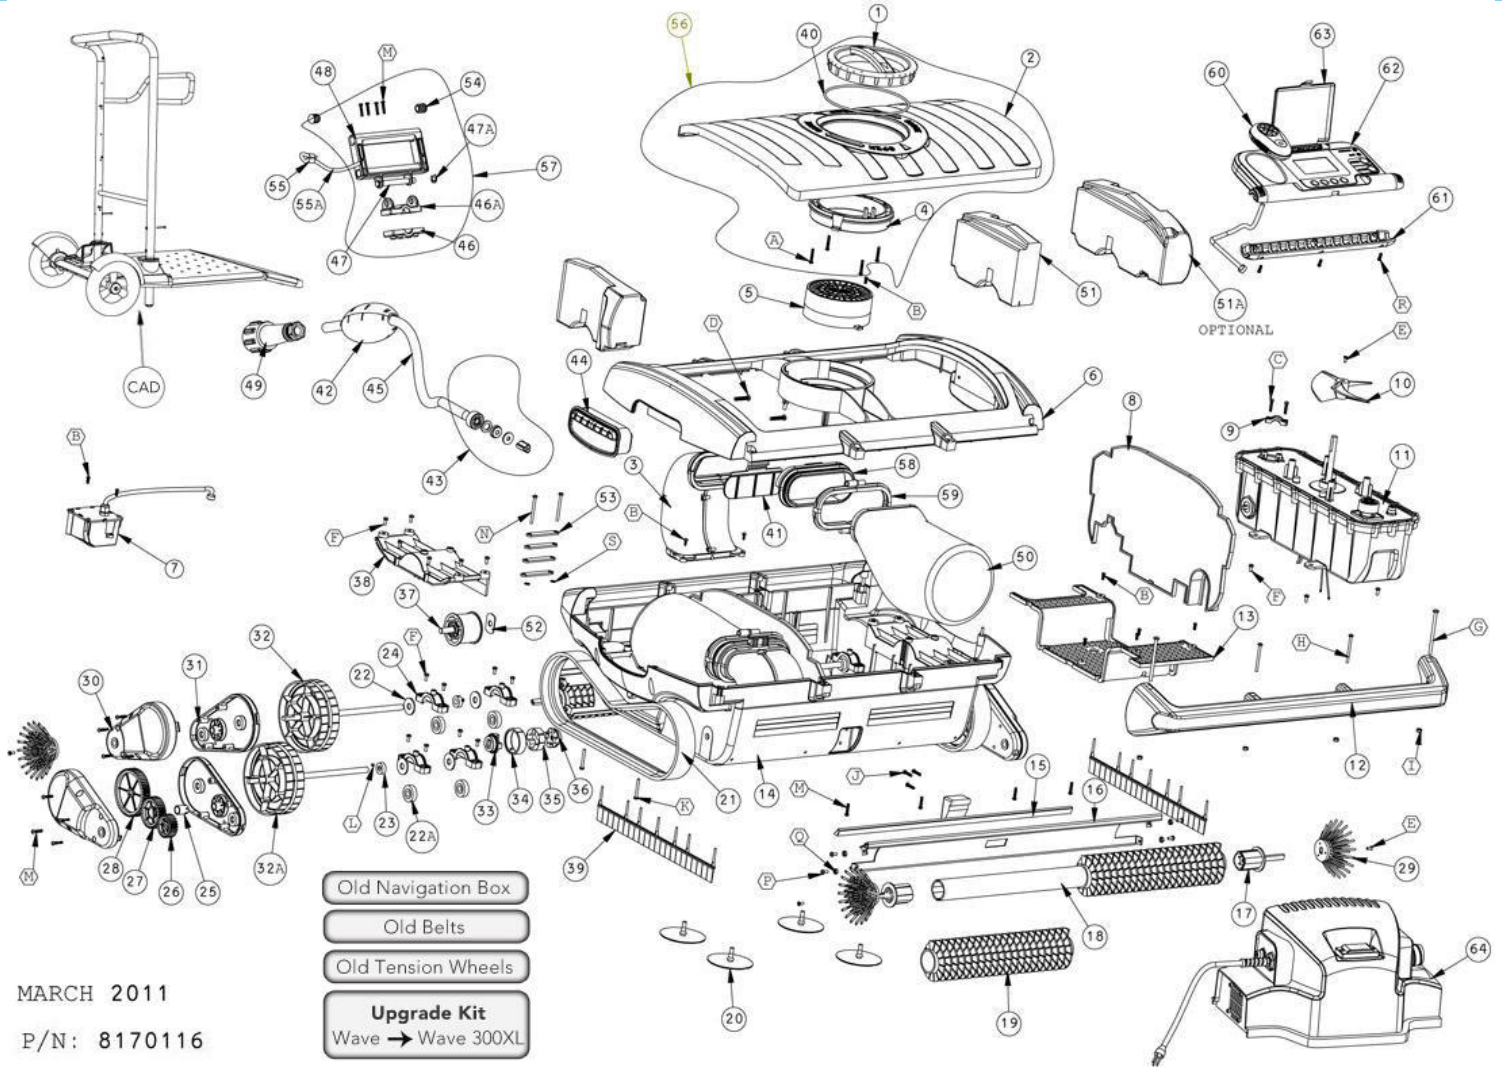

Dolphin Wave XI Au

Item #	Item Number	Description
H	NOT AVAILABLE20	See Balloon A - Screws Kit
I	NOT AVAILABLE20	See Balloon A - Screws Kit
J	NOT AVAILABLE20	See Balloon A - Screws Kit
K	NOT AVAILABLE20	See Balloon A - Screws Kit
L	NOT AVAILABLE20	See Balloon A - Screws Kit
M	NOT AVAILABLE20	See Balloon A - Screws Kit
N	NOT AVAILABLE20	See Balloon A - Screws Kit
OBL	3889002-ASSY	Wave Belt - Pair
ONB	9991017-ASSY	Wave - Navigation Sys.Box-Assy
OTW	9991311	Wave - Track Tension Wheel
P	NOT AVAILABLE20	See Balloon A - Screws Kit
Q	NOT AVAILABLE20	See Balloon A - Screws Kit
R	NOT AVAILABLE20	See Balloon A - Screws Kit
S	NOT AVAILABLE20	See Balloon A - Screws Kit
UPG	9993184	Upgrade Kit To Wave 300xl

Rainbow Pool Products

PO Box 2388, Mansfield Qld 4122

Telephone STD 61-7-3849 5385

Facsimile STD 61-7-3849 5384

Email: info@rainbowpoolproducts.com.au

Web: www.rainbowpoolproducts.com.au

Dolphin Wave XI Au

MARCH 2011
P/N: 8170116