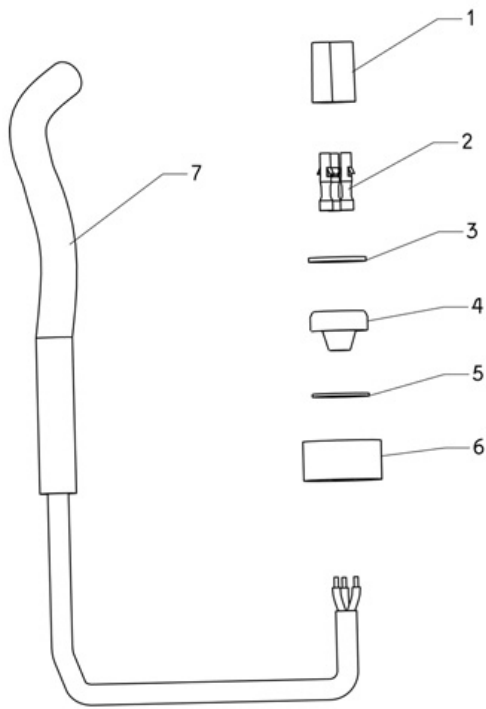

Dolphin Wave XI Au

#43 (retrofit for cable con. - wave)

September 2004 - 8170051